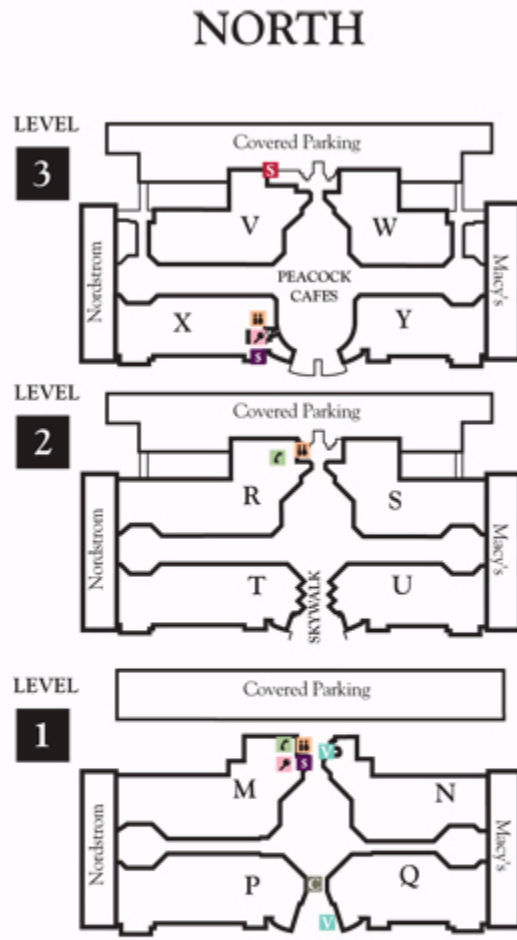

SOMERSET COLLECTION DIRECTORY

CUSTOMER AMENITIES

- 
ATM
- 
Concierge/
Information
- 
Lockers
- 
Restrooms
- 
Security
- 
Telephones
- 
Valet

department stores

Macy's	248.816.4000	NORTH
Neiman Marcus	248.643.3300	SOUTH
Nordstrom	248.816.5100	NORTH
Saks Fifth Avenue (Open Until 9pm Saturdays)	248.643.9000	SOUTH