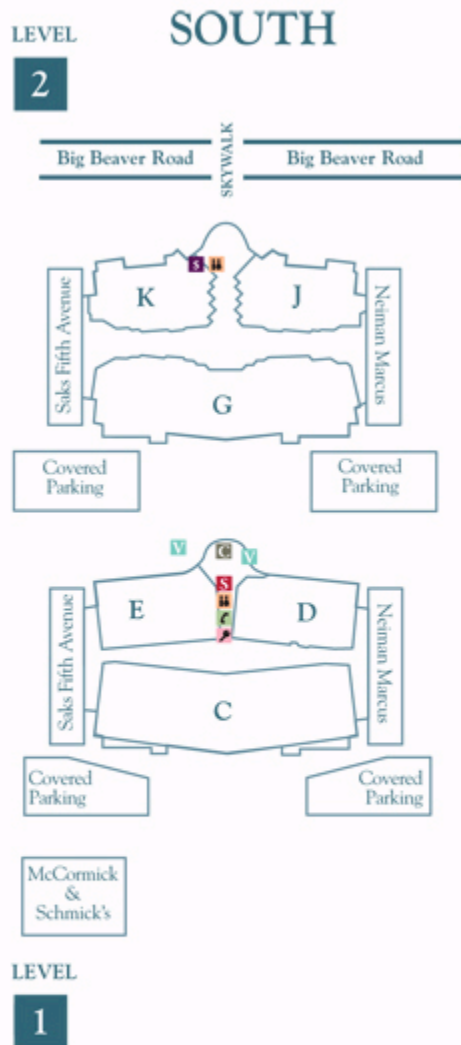

SOMERSET COLLECTION DIRECTORY

CUSTOMER AMENITIES

- 
ATM
- 
Concierge/
Information
- 
Lockers
- 
Restrooms
- 
Security
- 
Telephones
- 
Valet

department stores

Macy's	248.816.4000	NORTH
Neiman Marcus	248.643.3300	SOUTH
Nordstrom	248.816.5100	NORTH
Saks Fifth Avenue (Open Until 9pm Saturdays)	248.643.9000	SOUTH

apparel: children

Abercrombie	248.649.5455	U
Baby Gap	248.649.4470	V
Brooks Brothers	248.643.6888	C
Gap Kids	248.816.9474	X
Gymboree	248.816.9778	X
J. Crew & Crew Cuts	248.649.2739	J
Janie and Jack	248.643.4541	M
Juicy Couture	248-643-4435	E
Justice For Girls	248.816.3388	V
Lilly Pulitzer	248.649.5167	G
Oilily	248.614.9030	K
Ralph Lauren	248.637.7656	C
True Religion Brand Jeans	248 458.6031	Q